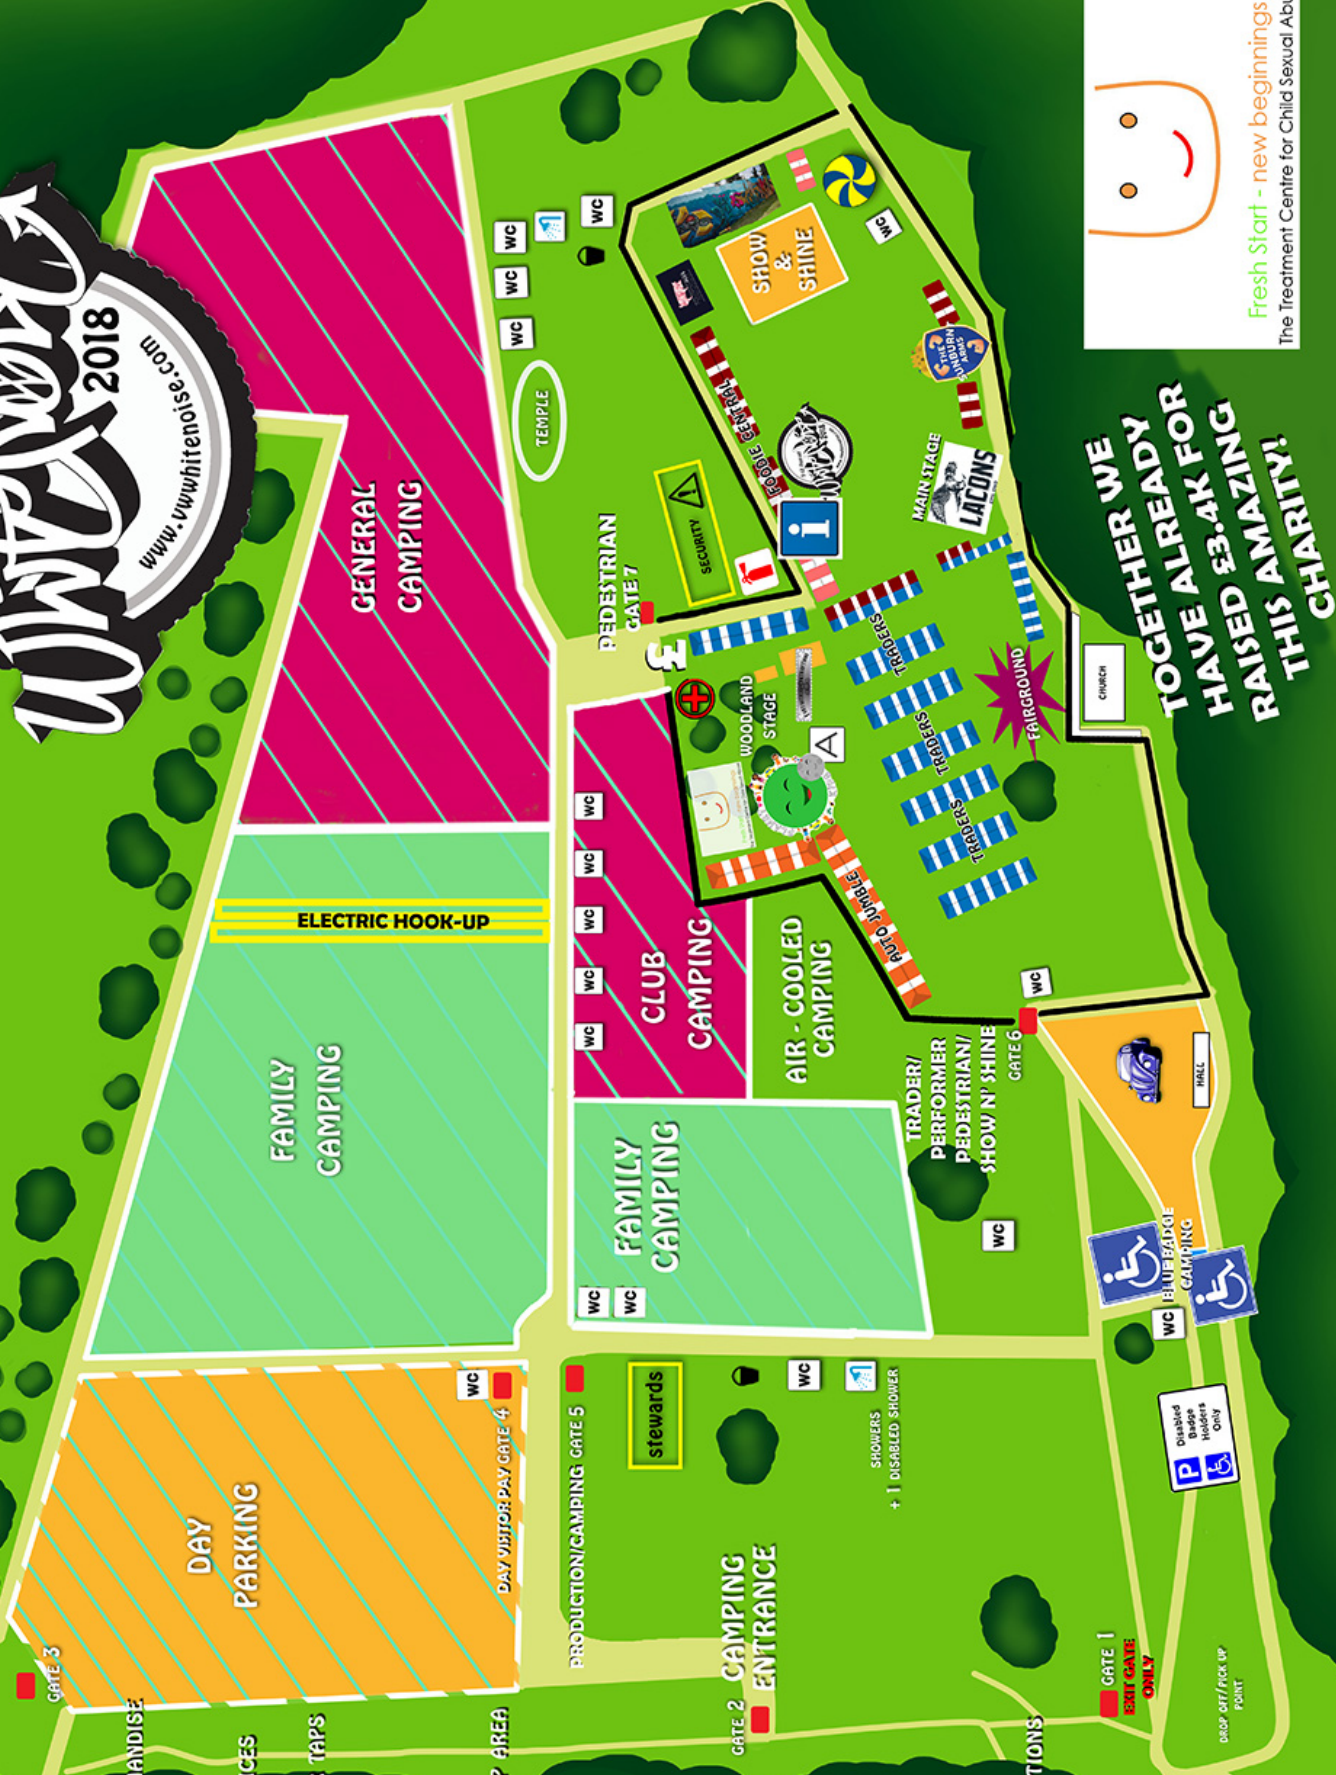

Euston Park Site Map

- MAIN STAGE
- UW LONESTAR STAGE
- LOST CHILDREN POINT
- INFO POINT
- UW WHITENOISE MERCHANDISE
- FIRST AID
- EMERGENCY FIRE SERVICES
- TOILET BLOCKS/WATER TAPS
- ELSAN POINTS
- SHOWERS
- KIDS TENT+ WORKSHOP AREA
- CARS FOR SALE
- MAIN ARENA
- CASH MACHINES
- GRAFFITI WALL
- ELECTRIC HOOK-UP
- AERIAL CIRCUS
- FANTASTICAL CONTRAPTIONS
- THE BAR
- POP-UP BARS